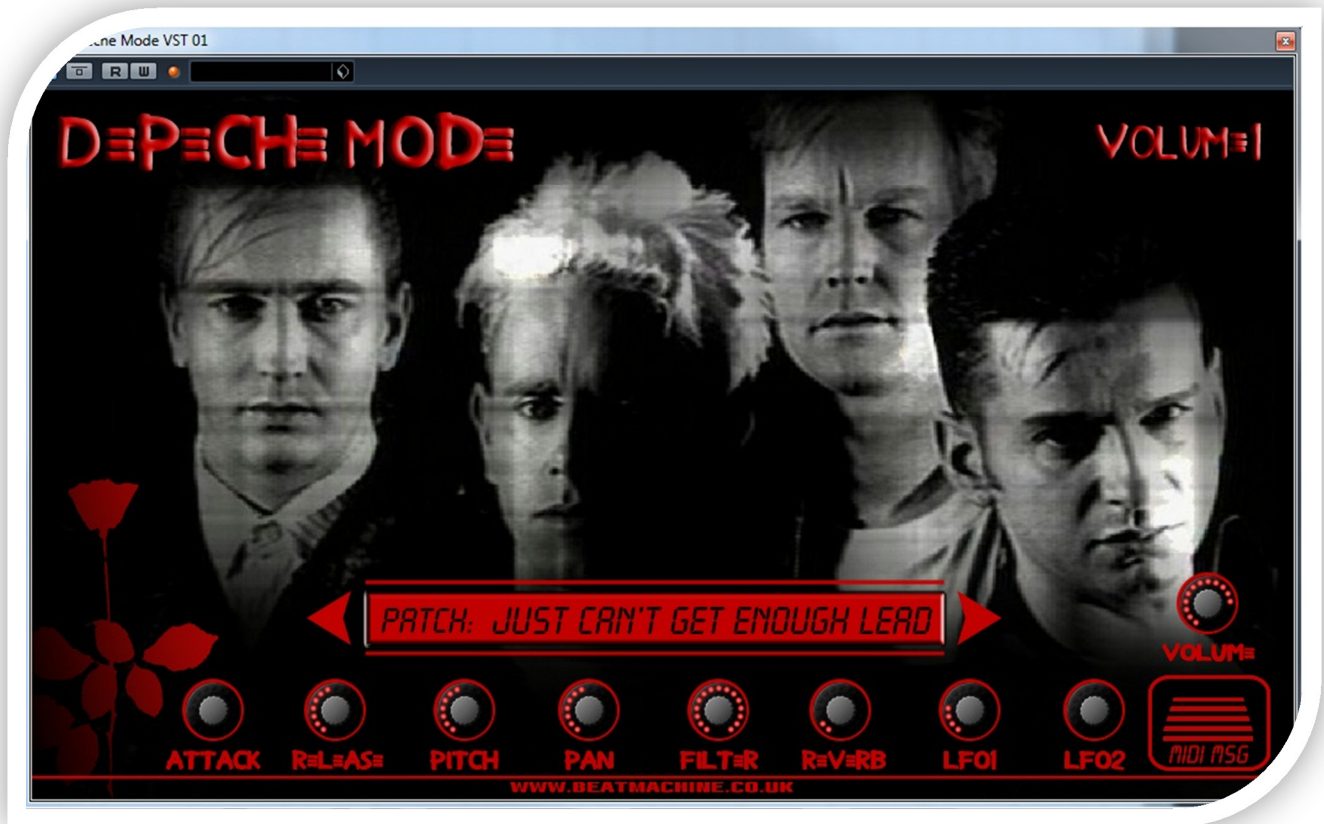

# # E P E C H E ||| O D E

Thank you for purchasing the Depeche Mode VST instrument. It has been created from the popular Depeche Mode Sample Pack and makes it much easier for those who have the ability to use VST instruments, but struggle with single sound samples.

The VST instrument uses quality samples from the band and also contains powerful sound samples from other synths and equipment that was extensively used by Depeche Mode. This is the new remodelled version with a much better GUI and many extra sounds added. Many of the original patches have also been updated and enhanced.

Every sound has been meticulously mapped across the keyboard. You can also manipulate the sound envelope, and control gain. The new GUI has LFO, Filter, Pitch and patch select buttons either side of the screen for easy scrolling through the patches.